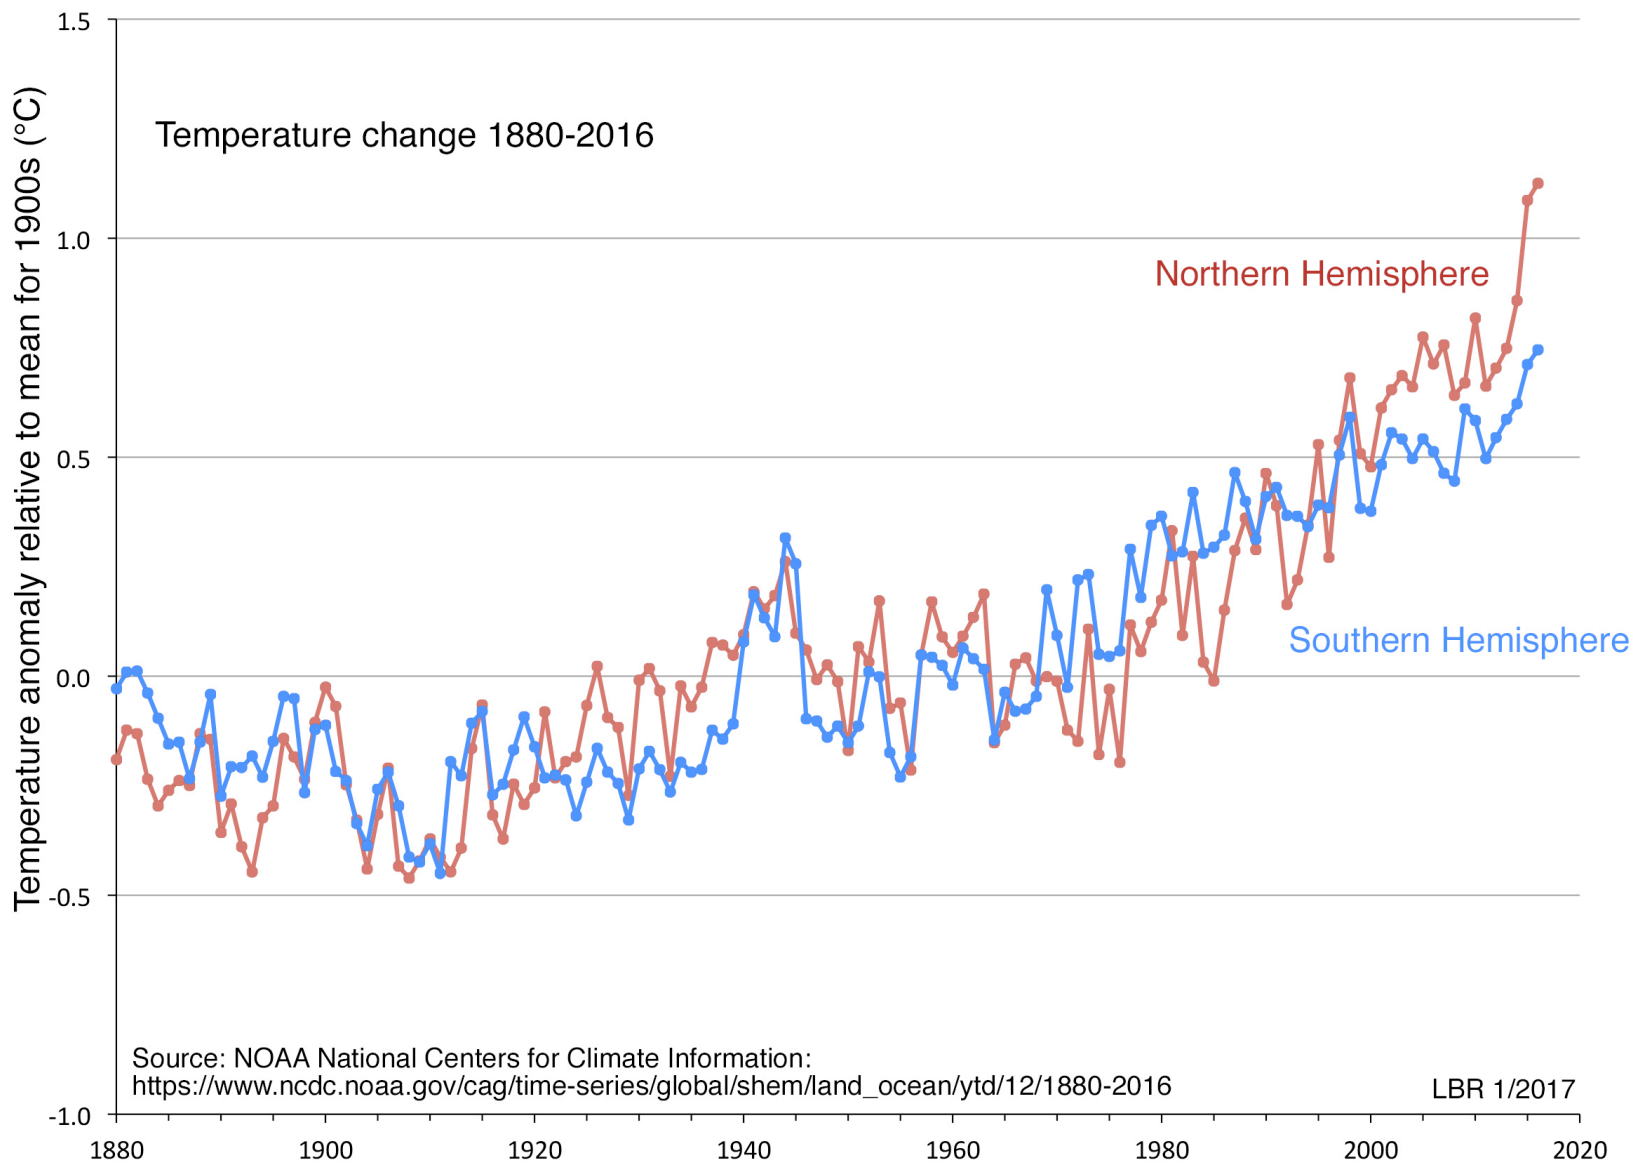

Global temperature change 1880-2016: Northern vs. Southern Hemisphere

Source: NOAA National Centers for Climate Information:
https://www.ncdc.noaa.gov/cag/time-series/global/shem/land_ocean/ytd/12/1880-2016